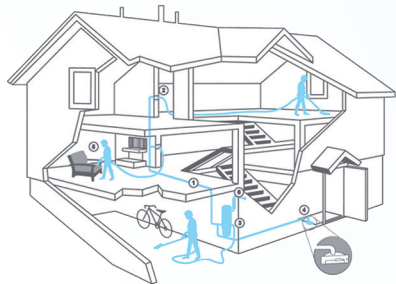

Is your home really a healthy home?

The most powerful, convenient, and easiest way to clean your home.

BEAM Built-in Vacuum Systems carry 100% of the contacted dirt, dust and allergens away from living area to the central power unit located in the garage, and is the only central vacuum recommended by the NZ Asthma Foundation