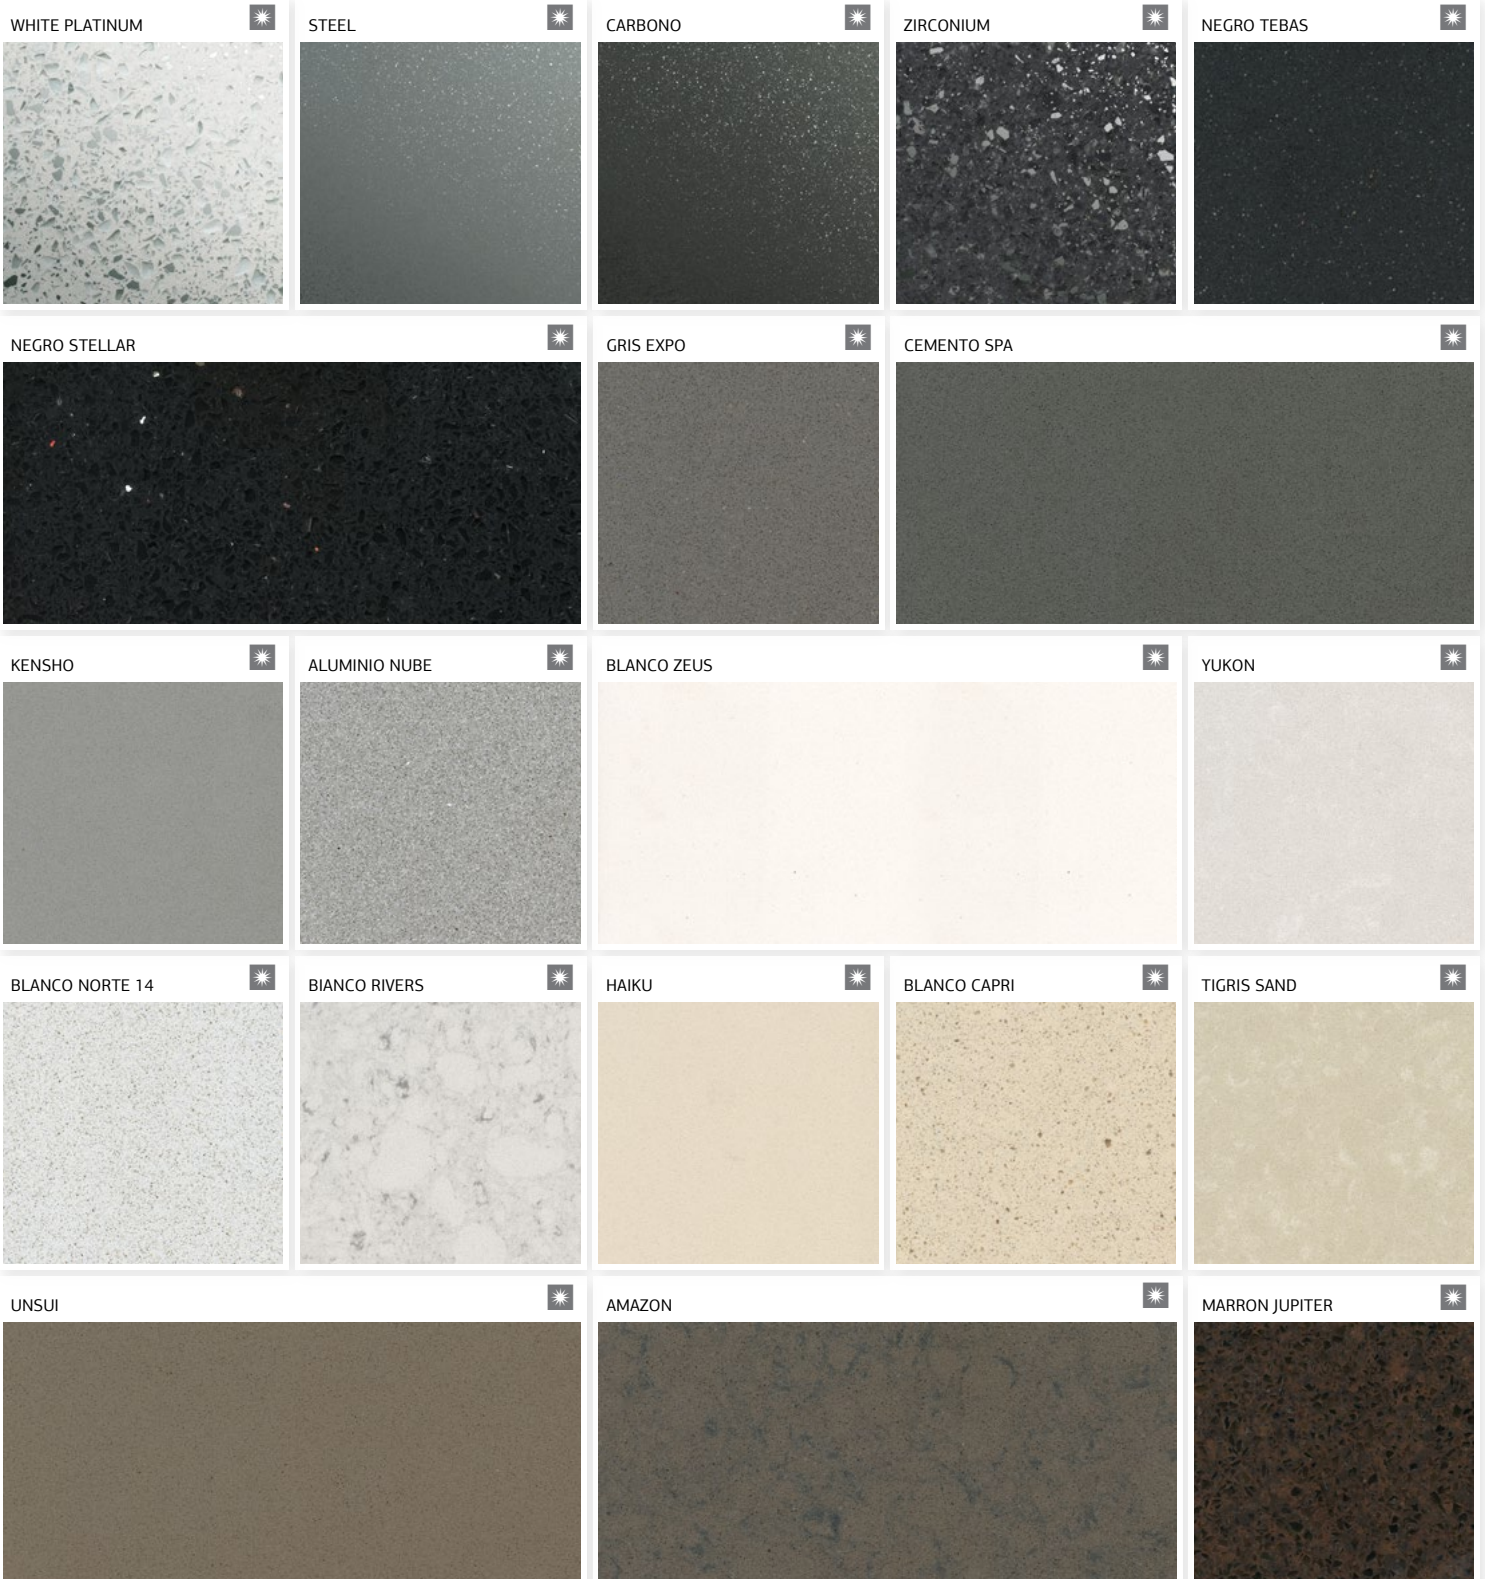

Integrity One & Due

Integrity Due

WHITE STORM 14

HELIX

PULSAR

BLANCO STELLAR 13

DARIA

LYRA